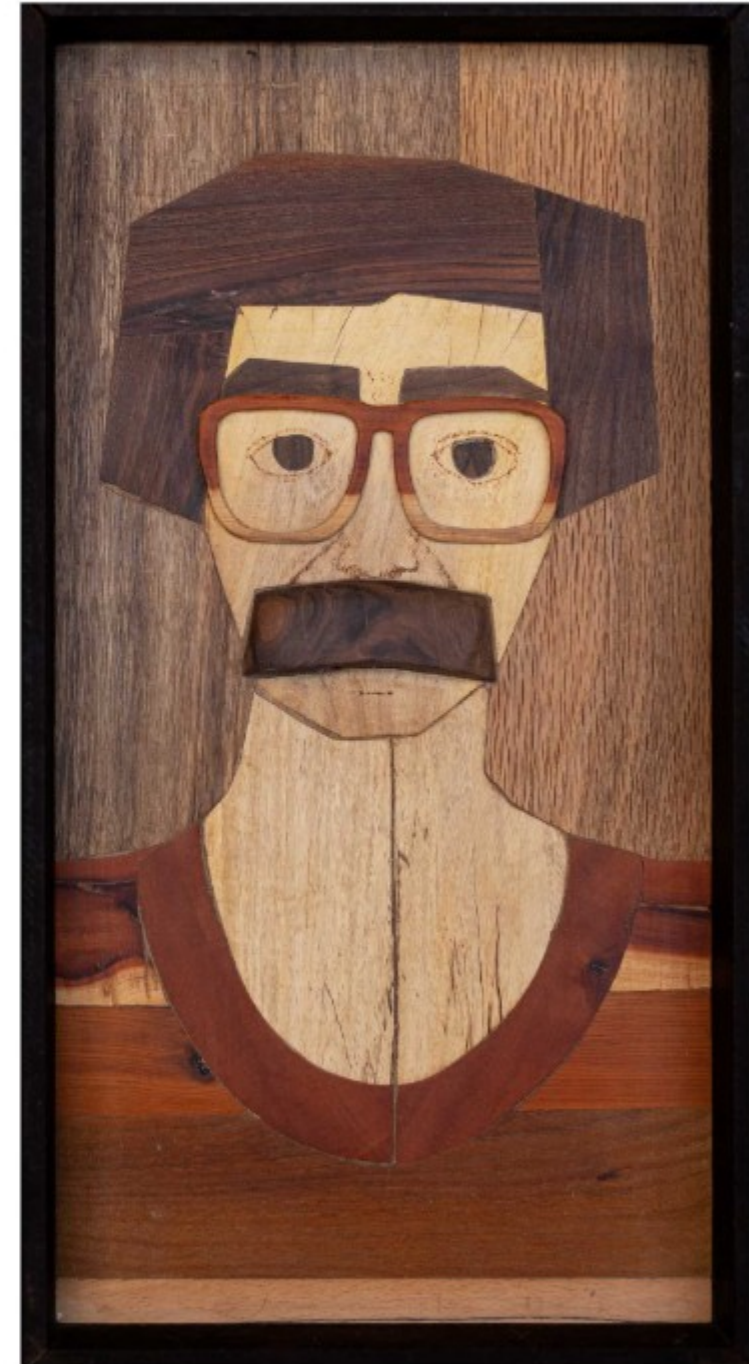

Life
35x50cm
wood
Tehran prison ;2020

Self-portrait
35x50cm
wood
Tehran prison ;2020